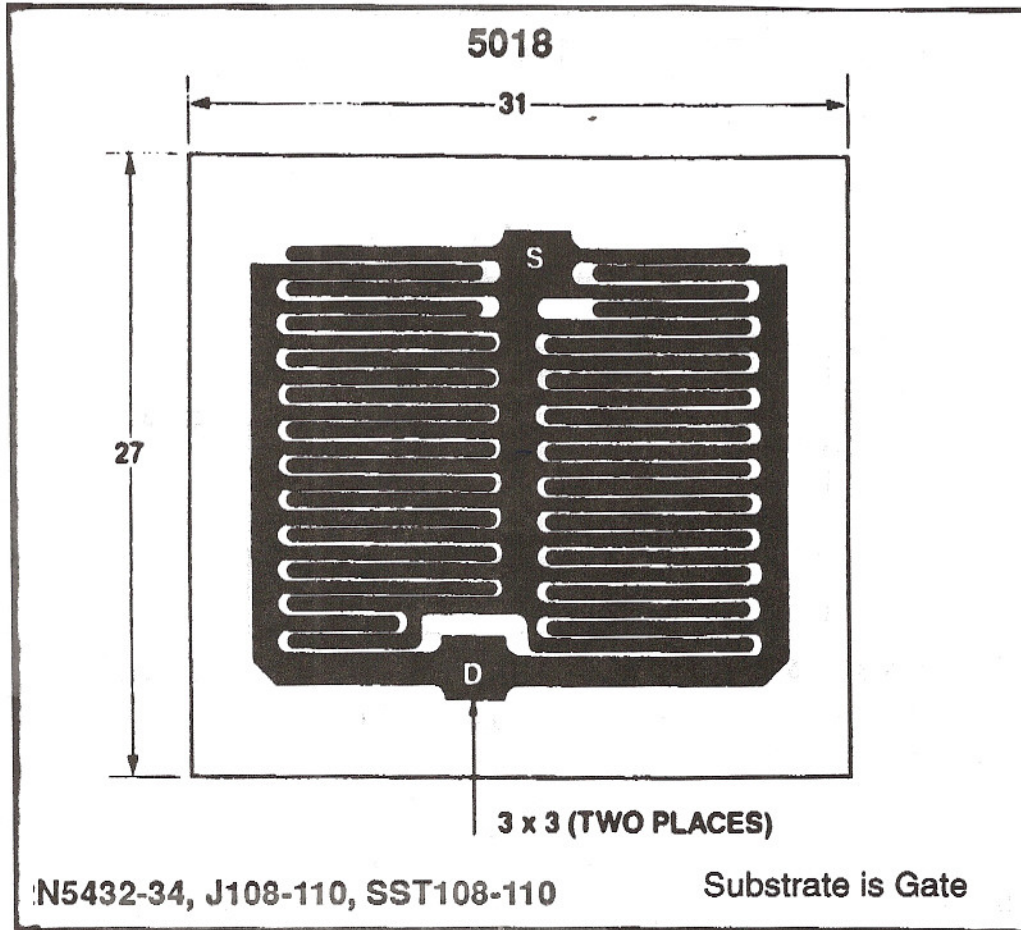

# Sierra Components, Inc.

2222 Park Place • Suite 3E • Minden, Nevada 89423  
Phone: 775.783.4940 Fax: 775.783.4947

APPROVED BY:MG

DIE SIZE : 31 x 27

DATE: 1/7/11

MFG: Calogic

THICKNESS:

P/N: J108